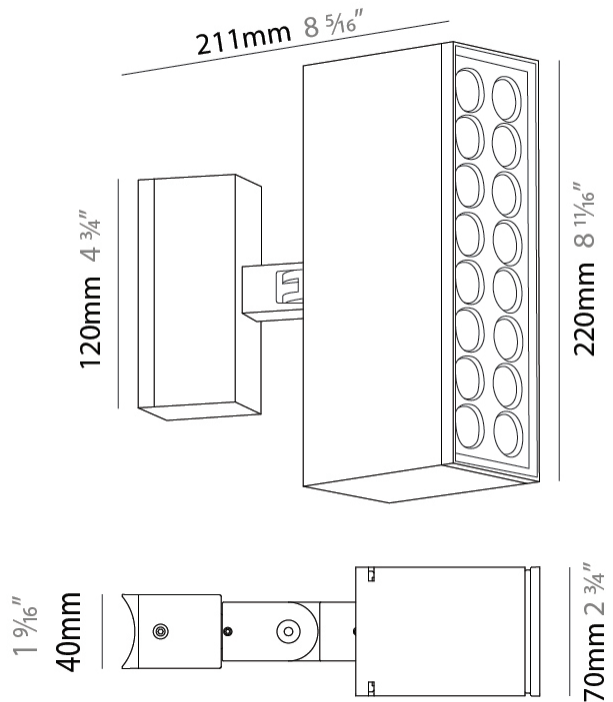

1. To build a product code in our configurator select the specify button on the base model # product page
2. To build a manual product code on this datasheet choose from the options listed below in blue font and add the suffix to the base model #

GENERAL

Series: Target
Brand: Platek
Division: Exterior
Mounting Type: Post
Mounting Location: Above Ground
Subcategory: Bollard

PHYSICAL

Shape: Rectangle
Length (mm): 220
Length (in): 8 ¹¹/₁₆
Width (mm): 70
Width (in): 2 ³/₄
Height (mm): 227
Height (in): 8 ⁷/₁₆
Light Distribution: Adjustable / Direct
Screws: A4 stainless steel
Diffuser: Clear tempered glass
Fixture Finish: [BLK / WHI / GRY / COR / ANT / BRZ](#)
Fixture Material: Aluminum Die Cast

ELECTRICAL

Lamp Type: LED
Input Wattage (W): 34
Total Output Wattage (W): 32
Dimming: Non-Dimmable
Driver Included: Yes
Driver Location: Integrated
Driver Type: Constant Current - Universal
Driver Class: Class 2
Input Voltage (V): 120 - 277
Constant Current (MA): 700
Upon Request: (Not included - see components [IP65 or higher enclosure to be supplied by others]) Remote: 0-10Vdc dimming / DMX

LED

Number of LEDs: 16
Color Temperature (°K): [2700 / 3000 / 4000](#)
Max. Delivered Lumen (lm): Max 4610
CRI: >80 CRI
Lamp Life (hrs): 60000

OPTICAL

Optic°: [9 / 24 / 48 / ELL](#)
Adjustability: Rotational 330°; Tilt 90°

RATINGS AND CERTIFICATIONS

Certified By: Certified for North American Standards
IP rating: IP66
IK Rating: IK08